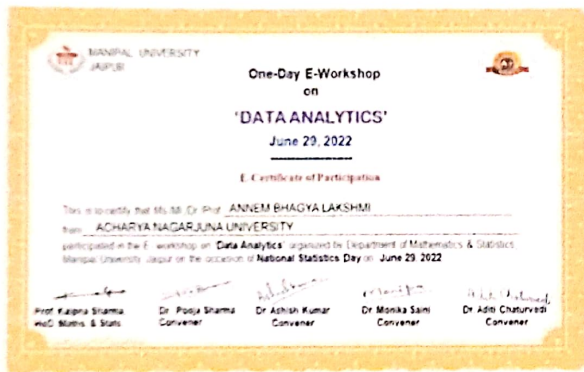

ST. ANN'S COLLEGE FOR WOMEN

(Affiliated to Acharya Nagarjuna University,
Recognized Under Section 2(f) of UGC Act 1956-New Delhi)
Amaravathi Road, Gorantla, Guntur - 522034 (A.P)

Email: st_anns_coll@yahoo.co.in Website: www.stannscollegeforwomen.org

DEPARTMENT OF STATISTICS

Class/Year : II B Sc (MSCs)
Name of the event : One Day E-Workshop on Data Analytics
Date : 29-06-2022
No. of Students Attended : 57

The Department of statistics Organized One Day E-Workshop on Data Analytics with the association of Department of Mathematics and Statistics, Manipal University, Jaipur on the occasion of National Statistics Day in the academic year 2021-2022 on 29 - 06 -2022 for II Year B. Sc – MSCs Students

PRINCIPAL
St. Ann's College for Women
Gorantla, Guntur-522 034.