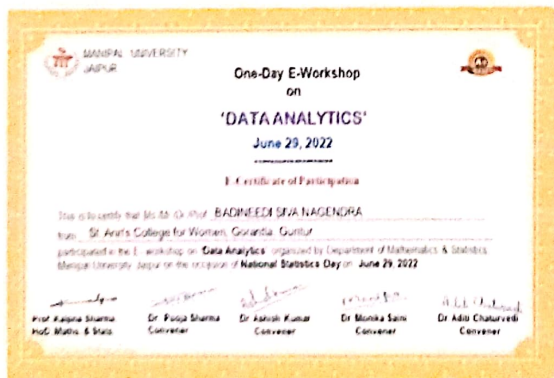

ST. ANN'S COLLEGE FOR WOMEN

(Affiliated to Acharya Nagarjuna University,
Recognized Under Section 2(f) of UGC Act 1956-New Delhi)
Amaravathi Road, Gorantla, Guntur - 522034 (A.P)

Email: st_anns_coll@yahoo.co.in Website: www.stannscollegeforwomen.org

DEPARTMENT OF STATISTICS

Class/Year : II B Sc (MSCs)
Name of the event : One Day E-Workshop on Data Analytics
Date : 29-06-2022
No. of Students Attended : 57

The Department of statistics Organized One Day E-Workshop on Data Analytics with the association of Department of Mathematics and Statistics, Manipal University, Jaipur on the occasion of National Statistics Day in the academic year 2021-2022 on 29 - 06 -2022 for II Year B. Sc – MSCs Students

PRINCIPAL
St. Ann's College for Women
Gorantla, Guntur-522 034.