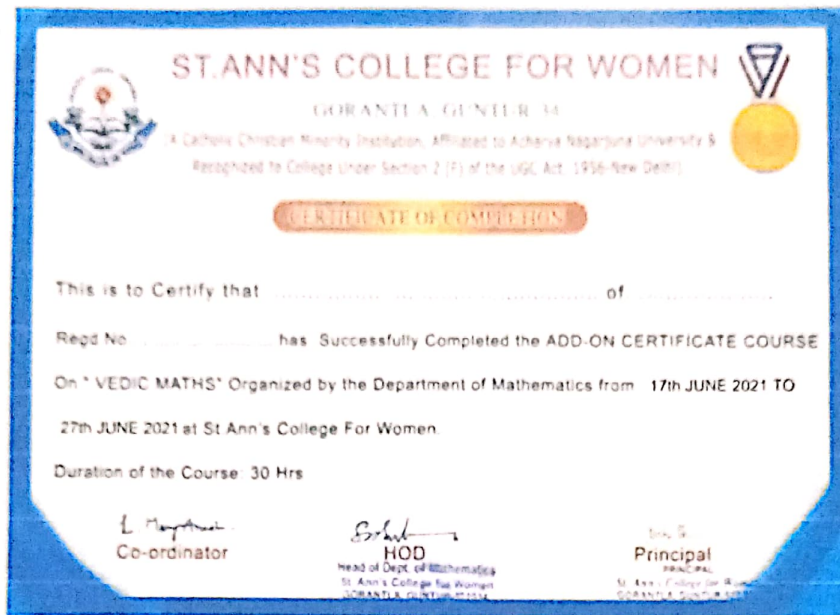

ST. ANN'S COLLEGE FOR WOMEN

(Affiliated to Acharya Nagarjuna University,
Recognized Under Section 2(f) of UGC Act 1956-New Delhi)
Amaravathi Road, Gorantla, Guntur – 522034 (A.P)

Email: st_anns_coll@yahoo.co.in Website: www.stannscollegeforwomen.org

PRINCIPAL
St. Ann's College for Women
Gorantla, Guntur-522 034.