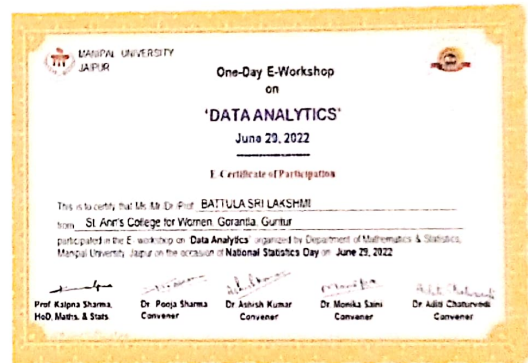

ST. ANN'S COLLEGE FOR WOMEN

(Affiliated to Acharya Nagarjuna University,
Recognized Under Section 2(f) of UGC Act 1956-New Delhi)
Amaravathi Road, Gorantla, Guntur - 522034 (A.P)

Email: st_anns_coll@yahoo.co.in Website: www.stannscollegeforwomen.org

DEPARTMENT OF STATISTICS

Class/Year : II B Sc (MSCs)
Name of the event : One Day E-Workshop on Data Analytics
Date : 29-06-2022
No. of Students Attended : 57

The Department of statistics Organized One Day E-Workshop on Data Analytics with the association of Department of Mathematics and Statistics, Manipal University, Jaipur on the occasion of National Statistics Day in the academic year 2021-2022 on 29 - 06 -2022 for II Year B. Sc – MSCs Students

PRINCIPAL
St. Ann's College for Women
Gorantla, Guntur-522 034.