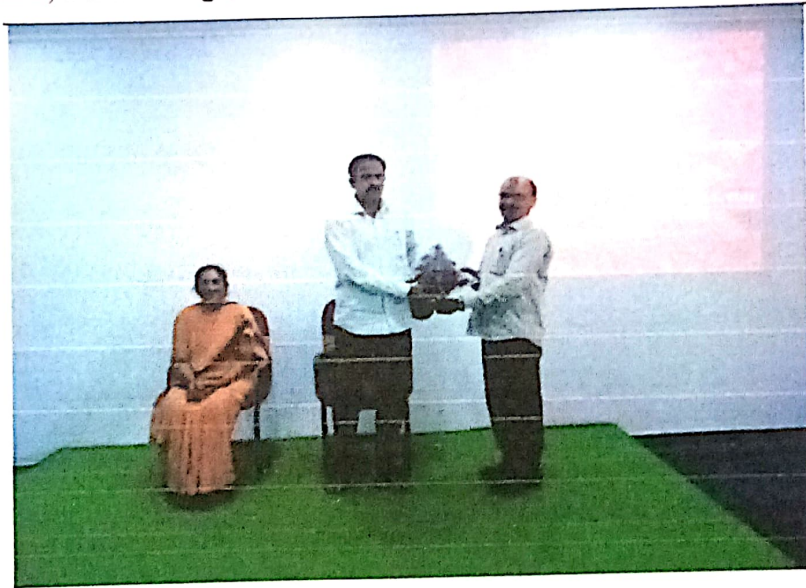

ST. ANN'S COLLEGE FOR WOMEN

(Affiliated to Acharya Nagarjuna University,
Recognized Under Section 2(f) of UGC Act 1956-New Delhi)

Amaravathi Road, Gorantla, Guntur - 522034 (A.P)

Email: st anns_coll@yahoo.co.in Website: www.stannscollegeforwomen.org

DEPARTMENT OF STATISTICS

Class/Year : I,II & III B Sc (MSCs)
Name of the event : Special Lecture on Statistical tools for DATA ANALYTICS
Date : 23-04-2022
No. of Students Attended : 239

The Department of statistics Organized One day **SPECIAL LECTURE** in the academic year 2021-2022 On 23rd April 2022 on Statistical tools for DATA ANALYTICS conducted for 239 Students of I,II,III Year B.Sc - MSCs in the Seminar Hall . The Department invited the Resource Person Dr:D.V.Chandra Shekar, TJPS College, Guntur.

PRINCIPAL
St. Ann's College for Women
Gorantla, Guntur-522 034.