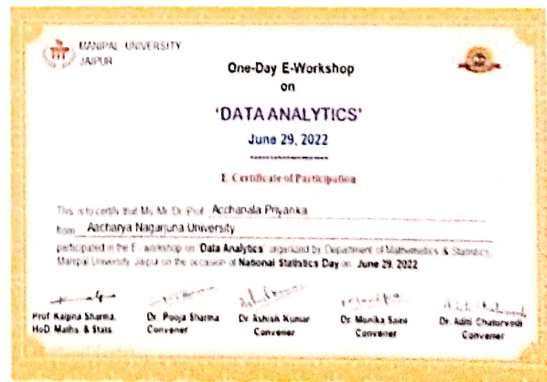

ST. ANN'S COLLEGE FOR WOMEN

(Affiliated to Acharya Nagarjuna University,
Recognized Under Section 2(f) of UGC Act 1956-New Delhi)
Amaravathi Road, Gorantla, Guntur - 522034 (A.P)

Email: st_anns_coll@yahoo.co.in Website: www.stannscollegeforwomen.org

DEPARTMENT OF STATISTICS

Class/Year : II B Sc (MSCs)
Name of the event : One Day E-Workshop on Data Analytics
Date : 29-06-2022
No. of Students Attended : 57

The Department of statistics Organized One Day E-Workshop on Data Analytics with the association of Department of Mathematics and Statistics, Manipal University, Jaipur on the occasion of National Statistics Day in the academic year 2021-2022 on 29 - 06 -2022 for II Year B. Sc – MSCs Students

PRINCIPAL
St. Ann's College for Women
Gorantla, Guntur-522 034.